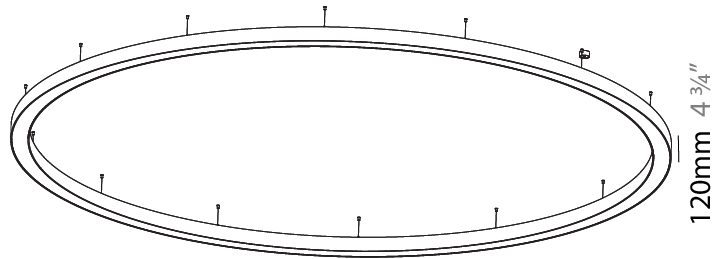

GENERAL

Series: Glorious
Subseries: Glorious
Brand: Prolight
Division: Architectural
Mounting Type: Suspension
Mounting Location: Ceiling
Subcategory: Ambient

PHYSICAL

Shape: Round
Diameter (mm): 5400
Diameter (in): 212 ⁵/₈
Depth (mm): 120
Depth (in): 4 ³/₄
Max. Overall Height (mm): 2120
Max. Overall Height (in): 83 ⁷/₁₆
Light Distribution: Direct
Weight (kg): 69.5
Weight (lbs): 152.9
Diffuser: PMMA - Opal or Micro-Prism
Fixture Finish: [SSR / BKV / CWI / CRY / HAB / UFT / ITA / RUA / FTG / MYG / LOD / PUS / FRO / FUP / KIA / POP / BLS / SPG / MEY / GOH / GUM / CHC / COM / ABZ / JAG / OBR / MOS / ROR](#)
Fixture Material: Aluminum

ELECTRICAL

Lamp Type: LED (Zhaga Standard)
Input Wattage (W): 280
Total Output Wattage (W): 224 / 179.2 (3500K)
Dimming: [Non-Dimming / Phase Dimming (120Vac only) / 0-10V Dimming](#)
Driver Included: Yes
Driver Location: Integrated
Driver Type: Constant Current
Driver Class: Class 2
Input Voltage (V): 120 - 277
Constant Current (MA): 350 / 1400 (3500K)

LED

[Color Temperature (°K): 3000 / 3500 / 4000](#)
Max. Delivered Lumen (lm): 25840 / 26754 / 27300
CRI: >80 CRI
Efficiency (%): 65
Lamp Life (hrs): 50000

OPTICAL

RATINGS AND CERTIFICATIONS

Certified By: Certified for North American Standards
IP rating: IP20