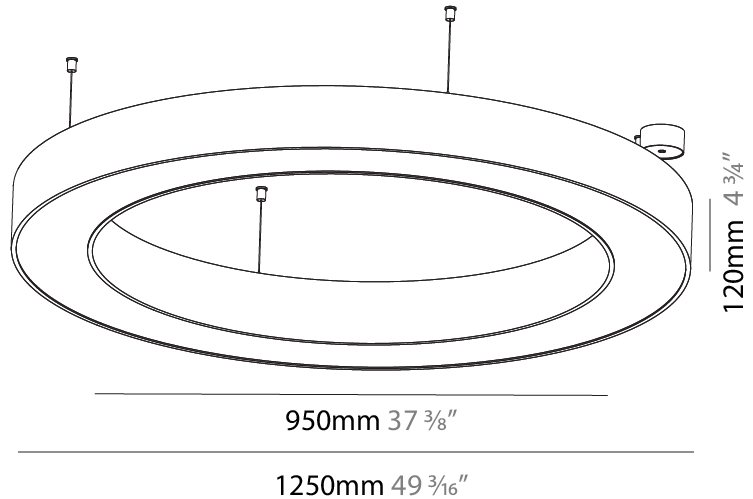

GENERAL

Series: Glorious
Subseries: Glorious
Brand: Prolicht
Division: Architectural
Mounting Type: Suspension
Mounting Location: Ceiling
Subcategory: Ambient

PHYSICAL

Shape: Round
Diameter (mm): 1250
Diameter (in): 49 7/16
Height (mm): 120
Height (in): 4 3/4
Max. Overall Height (mm): 2120
Max. Overall Height (in): 83 7/16
Light Distribution: Direct / Indirect
Weight (kg): 13.475
Weight (lbs): 29.70
Diffuser: [PMMA - Opal or Micro-Prism](#)
Fixture Finish: [SSR / BKV / CWI / CRY / HAB / UFT / ITA / RUA / FTG / MYG / LOD / PUS / FRO / FUP / KIA / POP / BLS / SPG / MEY / GOH / GUM / CHC / COM / ABZ / JAG / OBR / MOS / ROR](#)
Fixture Material: Aluminum

ELECTRICAL

Lamp Type: LED (Zhaga Standard)
Input Wattage (W): 90
Total Output Wattage (W): 72 / 57.6 (3500K)
Dimming: [Non-Dimming / Phase Dimming (120Vac only) / 0-10V Dimming](#)
Driver Included: Yes
Driver Location: Integrated
Driver Type: Constant Current
Driver Class: Class 2
Input Voltage (V): 120 - 277
Constant Current (MA): 350 / 1200/600 (3500K)

LED

[Color Temperature (°K): 3000 / 3500 / 4000](#)
Max. Delivered Lumen (lm): 5540 / 5733 / 5850 Direct / 3830 / 3969 / 4050 Indirect
CRI: >80 CRI
Efficiency (%): 68
Lamp Life (hrs): 50000

OPTICAL

RATINGS AND CERTIFICATIONS

Certified By: Certified for North American Standards
IP rating: IP20