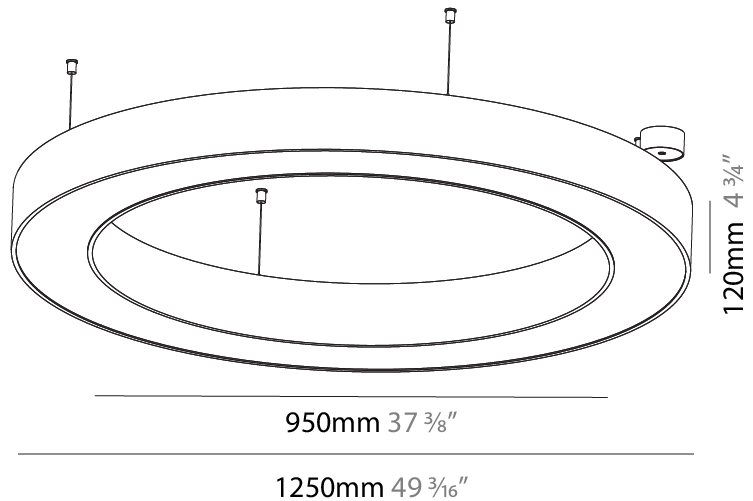

GENERAL

Series: Glorious
Subseries: Glorious
Brand: Prolicht
Division: Architectural
Mounting Type: Suspension
Mounting Location: Ceiling
Subcategory: Ambient

PHYSICAL

Shape: Round
Diameter (mm): 1250
Diameter (in): 49 ³/₁₆
Height (mm): 120
Height (in): 4 ³/₄
Max. Overall Height (mm): 2120
Max. Overall Height (in): 83 ⁷/₁₆
Light Distribution: Direct
Weight (kg): 12.847
Weight (lbs): 28.26
Diffuser: [PMMA - Opal or Micro-Prism](#)
Fixture Finish: [SSR / BKV / CWI / CRY / HAB / UFT / ITA / RUA / FTG / MYG / LOD / PUS / FRO / FUP / KIA / POP / BLS / SPG / MEY / GOH / GUM / CHC / COM / ABZ / JAG / OBR / MOS / ROR](#)
Fixture Material: Aluminum

ELECTRICAL

Lamp Type: LED (Zhaga Standard)
Input Wattage (W): 60
Total Output Wattage (W): 48 / 38.4 (3500K)
Dimming: [Non-Dimming / Phase Dimming (120Vac only) / 0-10V Dimming](#)
Driver Included: Yes
Driver Location: Integrated
Driver Type: Constant Current
Driver Class: Class 2
Input Voltage (V): 120 - 277
Constant Current (mA): 350 / 1200 (3500K)

LED

Color Temperature (°K): [3000 / 3500 / 4000](#)
Max. Delivered Lumen (lm): 5540 / 5733 / 5850
CRI: >80 CRI
Efficiency (%): 0.65
Lamp Life (hrs): 50000

OPTICAL

RATINGS AND CERTIFICATIONS

Certified By: Certified for North American Standards
IP rating: IP20